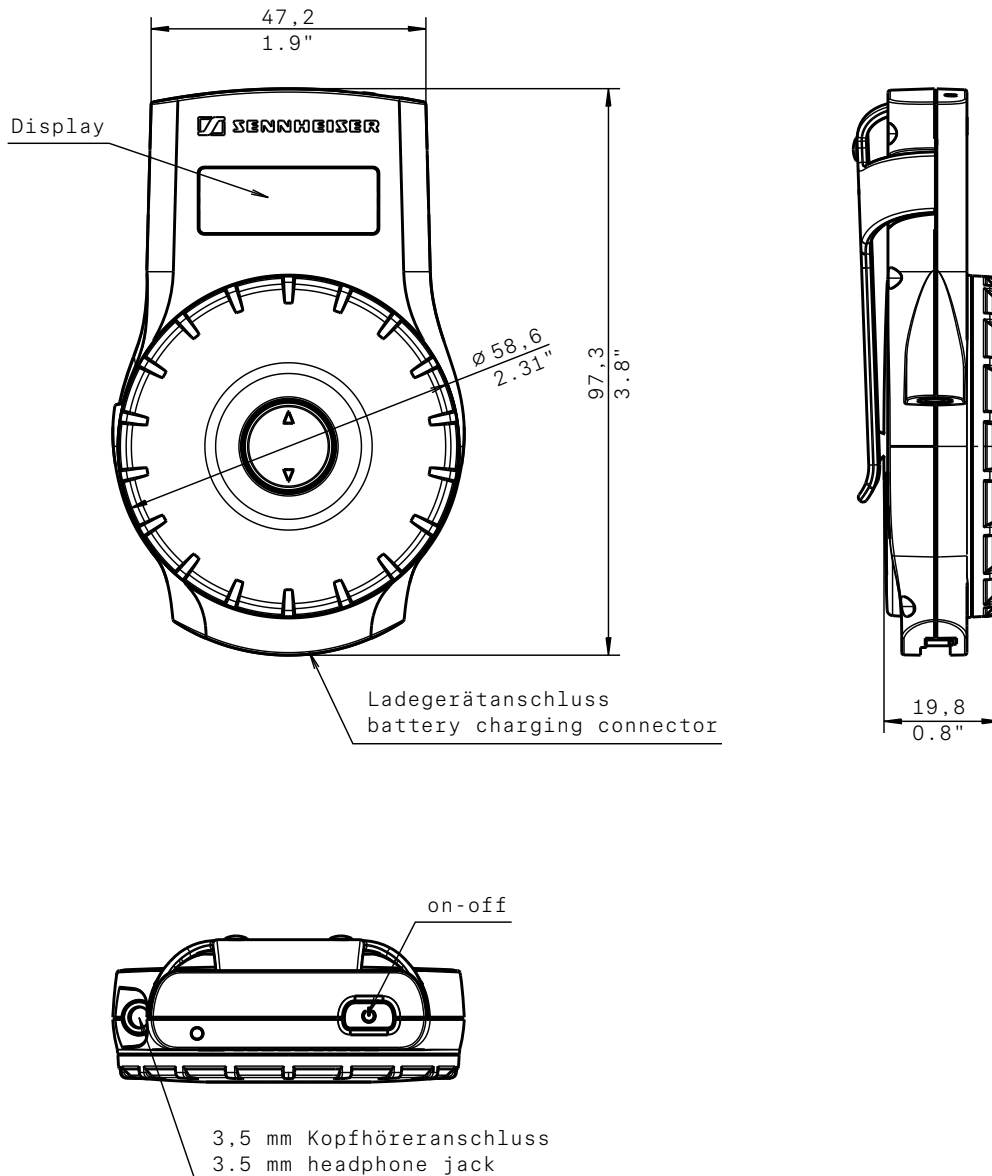

Tourguide 2020-D

EK 2020-D-II

DIMENSIONS

ARCHITECT'S SPECIFICATION

A digital RF bodypack receiver works in the frequency range of 863 – 865 MHz. It provides two operating modes, a tourguide and a conference mode. In mobile tourguide use 6 channels shall be usable in parallel, 8 in the conference mode in combination with a stationary transmitter.

The volume wheel is easy to access and to control. On a backlit LC display all informations of battery life, signal strength, channel and volume settings are provided. A clip allows the receiver to be worn on clothing or a lanyard. The included rechargeable battery provides an operating time of 16 hours. The weight including the battery may not exceed 78 g. The bodypack receiver shall be Sennheiser EK 2020-D-II.

www.tourguidesystem.co.uk