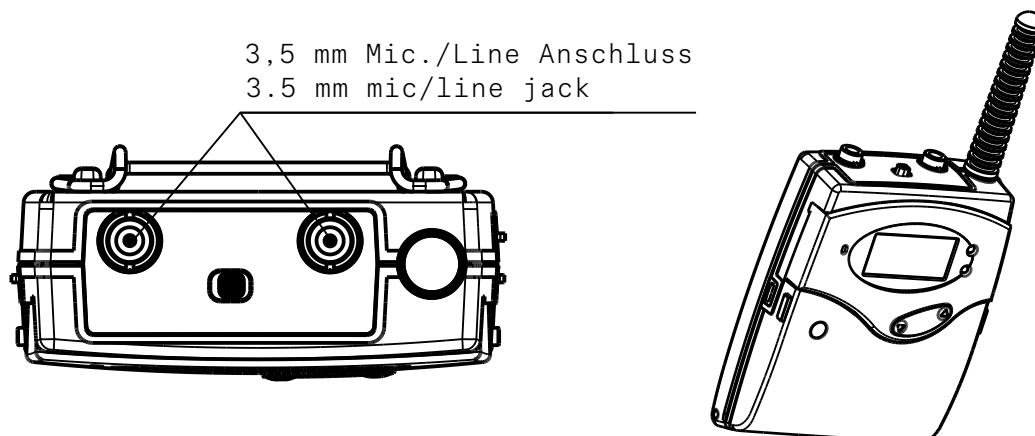

Tourguide 2020-D SK 2020-D

DIMENSIONS

www.tourguidesystem.co.uk