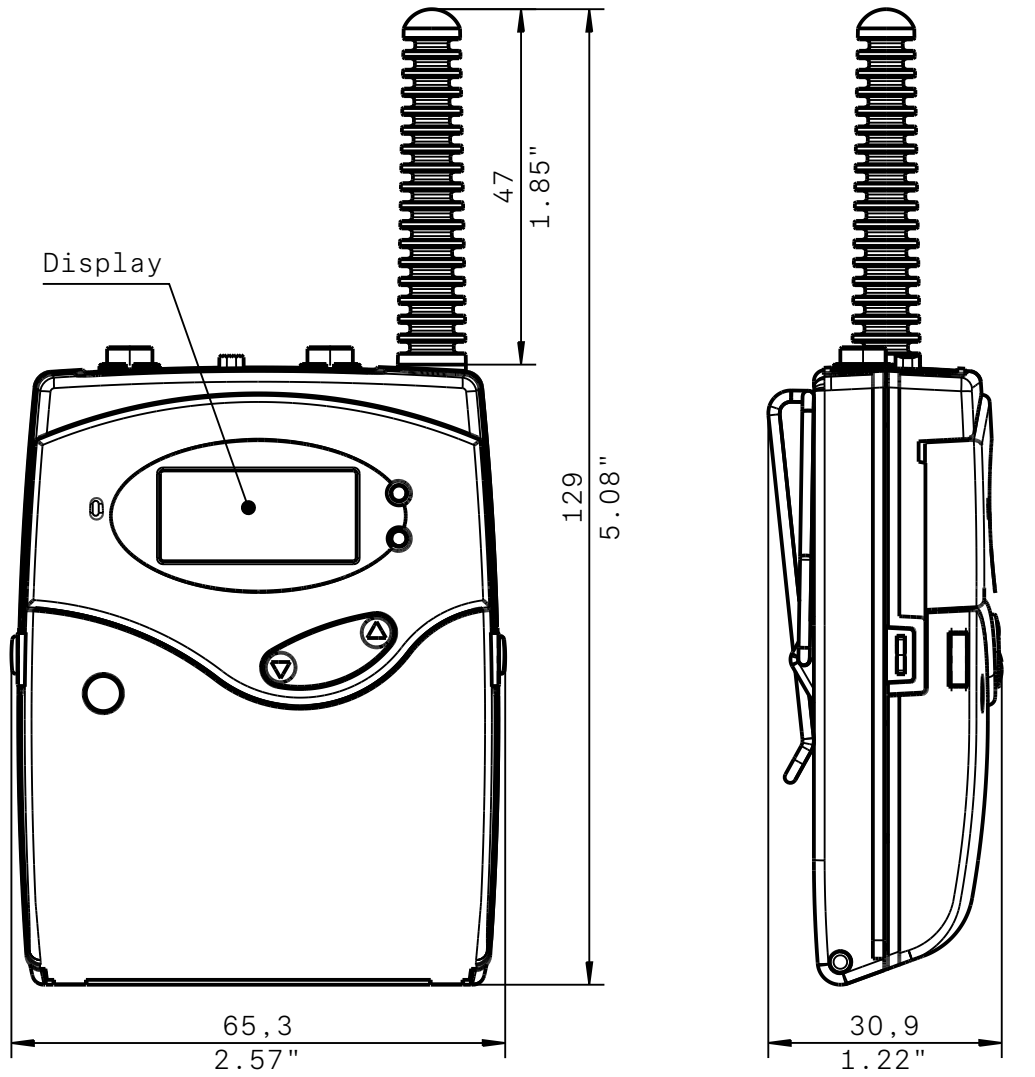

### ACCESSORIES

EZL 2020-20 L	Charging case	Art. no. 500542
L 2015	Quick-charging unit	Art. no. 009828

## DIMENSIONS

[www.tourguidesystem.co.uk](http://www.tourguidesystem.co.uk)